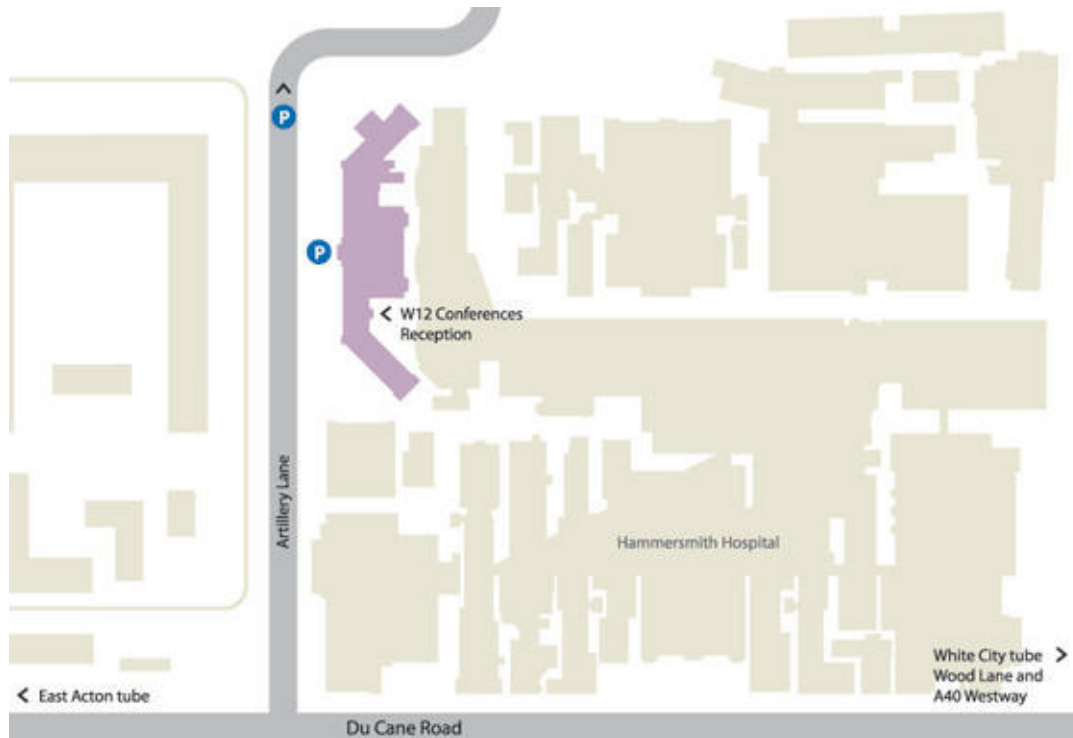

## How to Find Us

### Travelling by public transport

Please visit Transport for London on [www.tfl.gov.uk](http://www.tfl.gov.uk) for best directions from your London location to ours.

The centre is situated on the central line underground, nearest tube stations are White City and East Acton both within a 10 minute walk. Alternatively the 7, 72, 272 and 283 bus routes stop directly outside Hammersmith Hospital. The conference centre is a short walk away on Artillery Lane.

### Travelling by plane

The closest airport to the Centre is Heathrow, which is situated approx 14 miles away. You can travel between the airport and the Centre by the underground, bus or taxi.

### Travelling by car

Parking is available in the Wormwood Scrubs car park at the top of Artillery Lane, next to the Linford Christie Stadium. The car park is operated by the local council and uses a pay and display system, currently being charged at £2.20 per hour