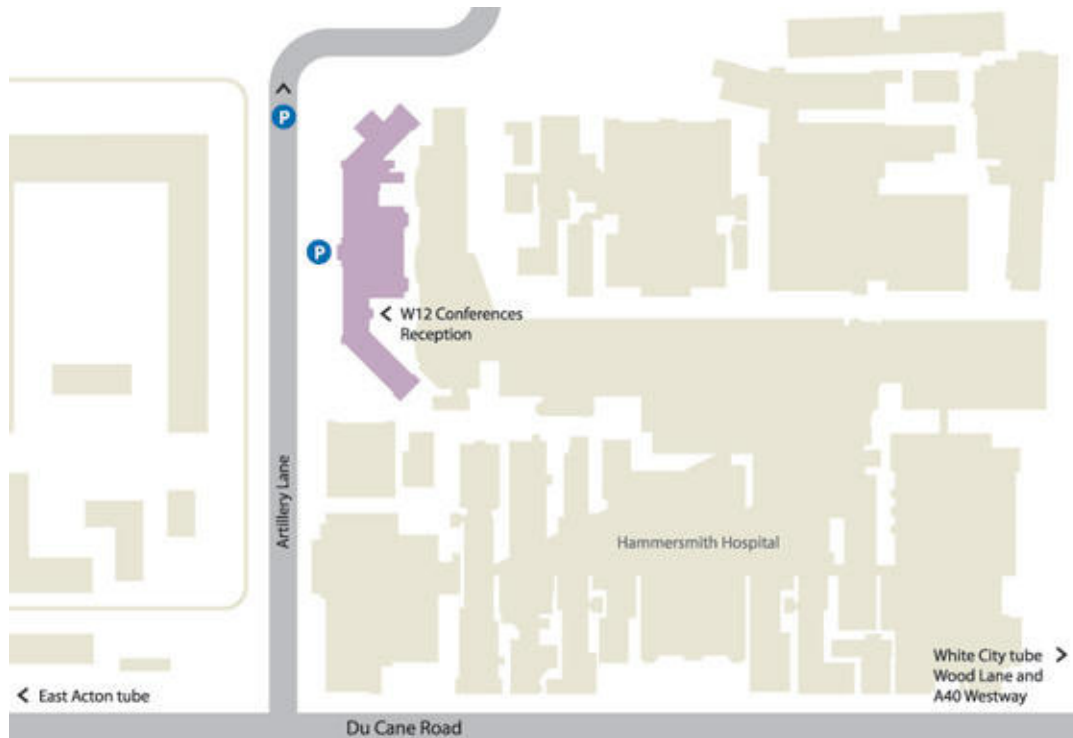

W12 Conferences

How to Find Us

Travelling by public transport

Please visit Transport for London on www.tfl.gov.uk for best directions from your London location to ours.

The centre is situated on the central line underground, nearest tube stations are White City and East Acton both within a 10 minute walk. Alternatively the 7, 72, 272 and 283 bus routes stop directly outside Hammersmith Hospital. The conference centre is a short walk away on Artillery Lane.

Travelling by plane

The closest airport to the Centre is Heathrow, which is situated approx 14 miles away. You can travel between the airport and the Centre by the underground, bus or taxi.

Travelling by car

Parking is available in the Wormwood Scrubs car park at the top of Artillery Lane, next to the Linford Christie Stadium. The car park is operated by the local council and uses a pay and display system, currently being charged at £2.20 per hour